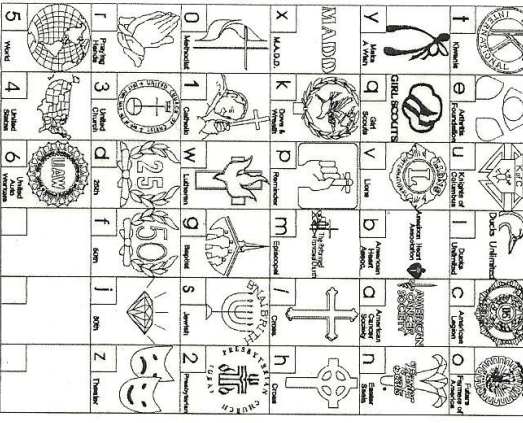

Signature Engraving Systems, Inc.
 Ingleside Industrial Park, 120 Whiting Farms Road, Holyoke, Massachusetts 01040-2832, USA
 Tel: 413.533.7500 Fax: 413.533.7755 Toll Free US & Canada: 800.523.3283
 Email: CA@signatureengr.com Website: www.signature-engravers.com

Nature Logos
Page 1 of 1

Emblem Logos
Page 1 of 2

Emblem Logos
Page 2 of 2

Events Logos
Page 1 of 1

Holiday Logos
Page 1 of 2

Holiday Logos
Page 2 of 2